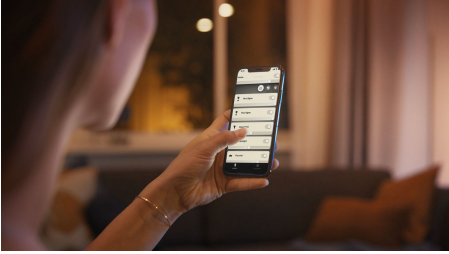

Easy smart lighting

Get the right light for any moment of the day with this GU10 bulb, which offers warm-to-cool white light and instant wireless dimming for any spotlight in your home.

Easy smart lighting

- Control up to 10 lights with the Bluetooth app
- Control lights with your voice*
- Set the right mood with warm to cool white light
- Get the perfect light recipes for your daily activities
- Unlock full suite of smart light features with Hue Bridge

Highlights

Control up to 10 lights with the Bluetooth app

With the Hue Bluetooth app, you can control your Hue smart lights in a single room of your home. Add up to 10 smart lights and control them all with just the touch of a button on your mobile device.